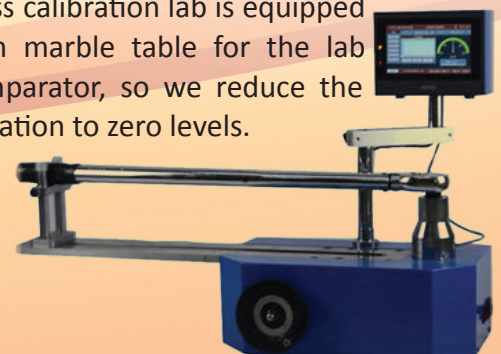

V. WEIGHING, MASS & TORQUE CALIBRATION

We have capability to calibrate all type of torque wrench instruments from 0-1000 Nm, we are using the latest digital screen technology for the torque wrench instruments calibration.

Our mass standard calibration laboratories are climate controlled with temperature maintained 22 $^{\circ}$ c and humidity 50%.our mass calibration lab is equipped with marble table for the lab comparator, so we reduce the vibration to zero levels.